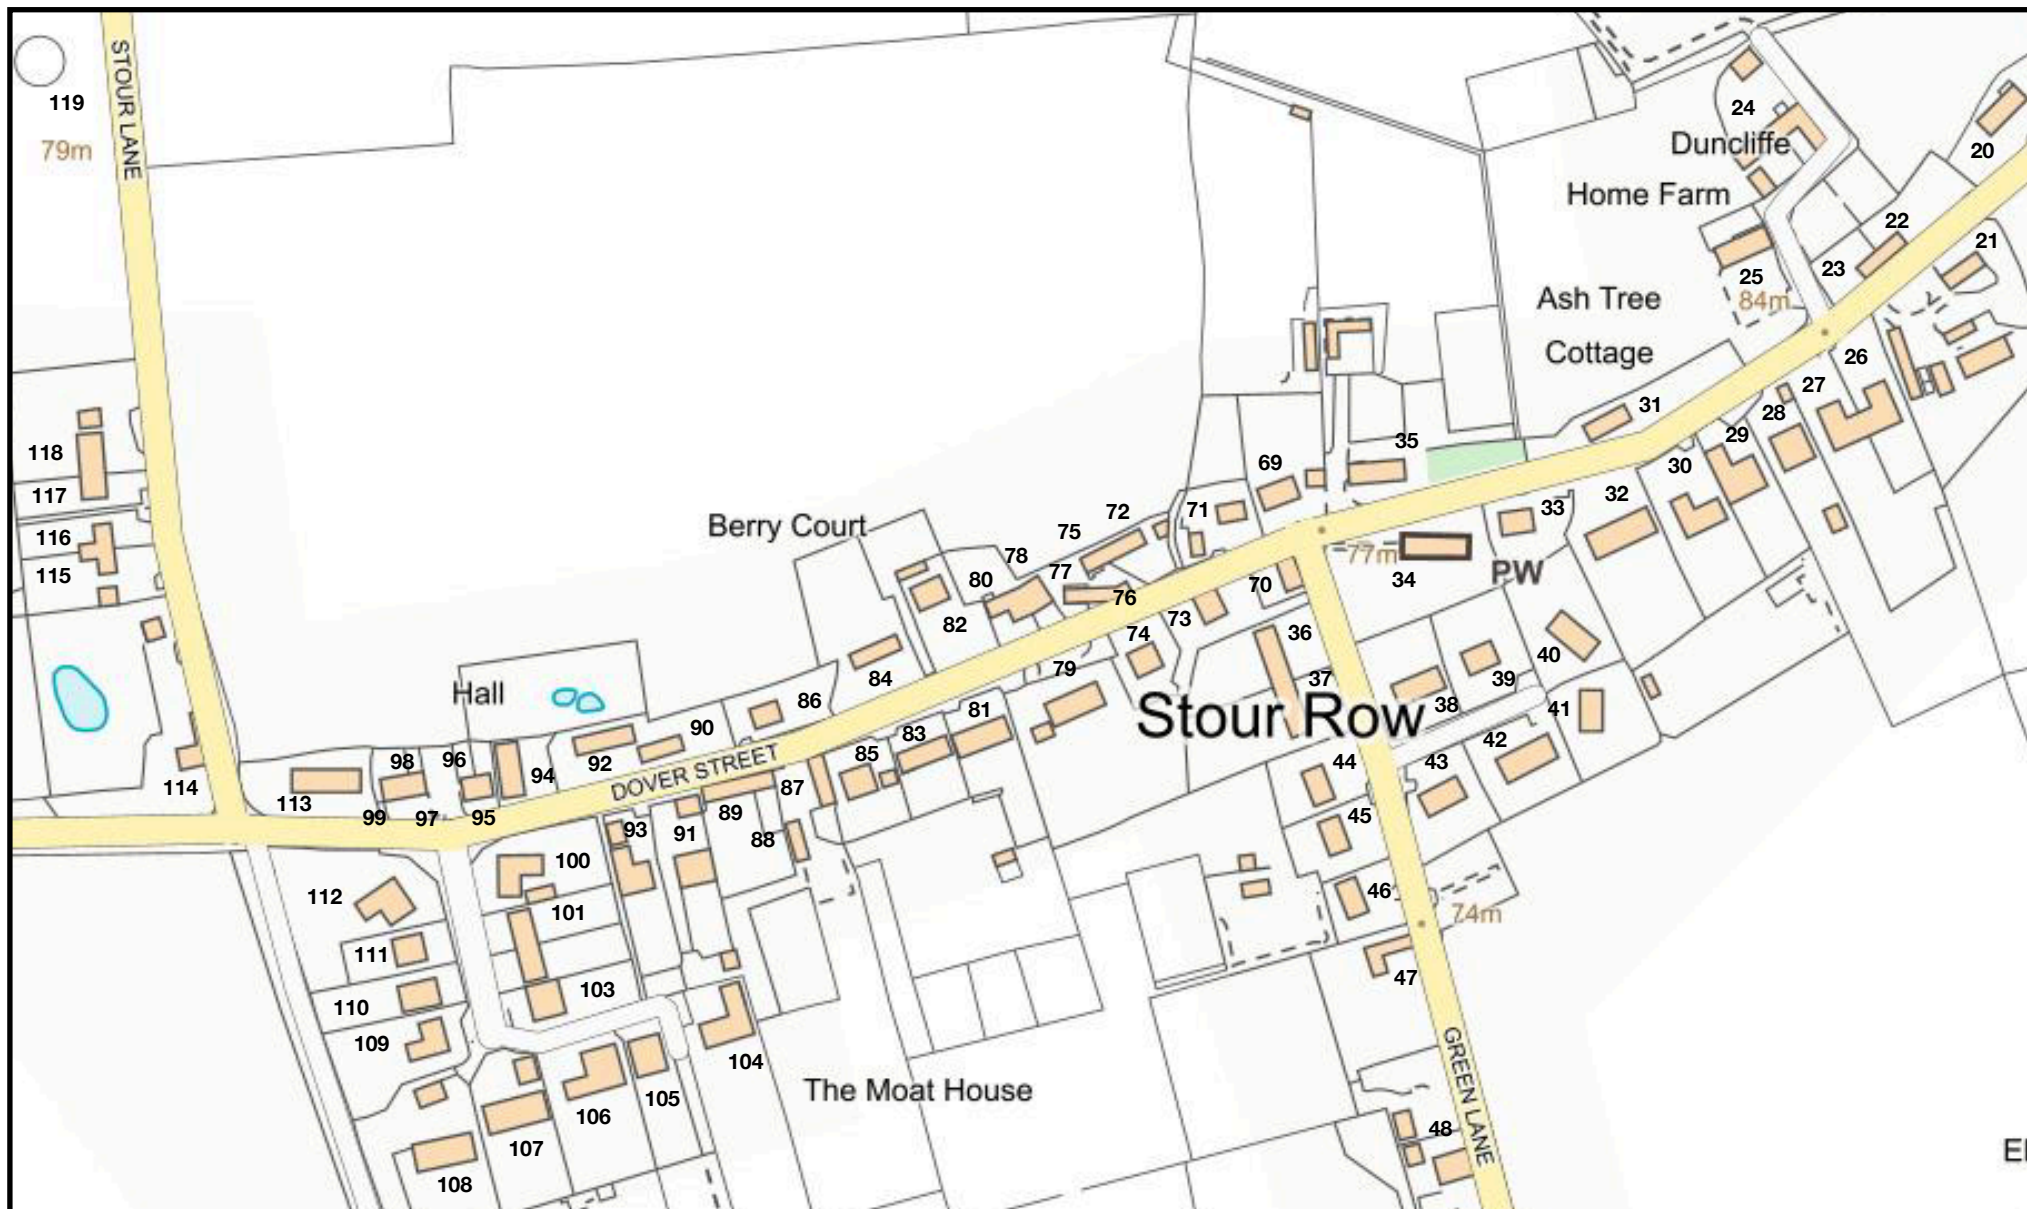

Stour Row Addresses

STOUR ROW HOUSE LIST

In house number / name order

Map Ref.	House number / name	Postcode	Location
38	1 Church Close	SP7 0QE	Church Close
112	1 College Arms Close	SP7 0QG	College Arms Close
115	1 Copse Comer	SP7 0QL	Stour Lane
99	1 Stour Row Cottages	SP7 0QF	Dover Street (west of Green Lane)
107	10 College Arms Close	SP7 0QG	College Arms Close
108	11 College Arms Close	SP7 0QG	College Arms Close
111	2 College Arms Close	SP7 0QG	College Arms Close
116	2 Copse Comer	SP7 0QL	Stour Lane
98	2 Stour Row Cottages	SP7 0QF	Dover Street (west of Green Lane)
110	3 College Arms Close	SP7 0QG	College Arms Close
117	3 Copse Comer	SP7 0QL	Stour Lane
97	3 Stour Row Cottages	SP7 0QF	Dover Street (west of Green Lane)
109	4 College Arms Close	SP7 0QG	College Arms Close
118	4 Copse Comer	SP7 0QL	Stour Lane
96	4 Stour Row Cottages	SP7 0QF	Dover Street (west of Green Lane)
42	5 Church Close	SP7 0QE	Church Close
100	5 College Arms Close	SP7 0QG	College Arms Close
95	5 Stour Row Cottages	SP7 0QF	Dover Street (west of Green Lane)
101	6 College Arms Close	SP7 0QG	College Arms Close
102	7 College Arms Close	SP7 0QG	College Arms Close
103	8 College Arms Close	SP7 0QG	College Arms Close
106	9 College Arms Close	SP7 0QG	College Arms Close
35	Aldborough House	SP7 0QF	Dover Street (east of Green Lane)
34	All Saints Church	SP7 0QW	Dover Street (east of Green Lane)
20	Ancombe	SP7 0QW	Dover Street (east of Green Lane)
132	Appletharh	SP7 0QH	Dover Street (west of village 30mph limit)
126	Arvensis	SP7 0QJ	Stour Lane
31	Ash Tree Cottage	SP7 0QW	Dover Street (east of Green Lane)
46	Badger's Wake 5 Green Lane	SP7 0QD	Green Lane
138	Baskerville Farm	SP7 0QH	Dover Street (west of village 30mph limit)
137	Baskerville House Cottage	SP7 0QH	Dover Street (west of village 30mph limit)
81	Beechmead	SP7 0QF	Dover Street (west of Green Lane)
82	Berry Court	SP7 0QF	Dover Street (west of Green Lane)
131	Blackberry Cottage	SP7 0QH	Dover Street (west of village 30mph limit)
86	Blake Dene	SP7 0QF	Dover Street (west of Green Lane)
8	Blynfield Cottage	SP7 0QW	Dover Street (east of village 30mph limit)
3	Blynfield Farm	SP7 0QW	Dover Street (east of village 30mph limit)
83	Brackendale	SP7 0QF	Dover Street (west of Green Lane)
14	Branscombe Cottage	SP7 0QW	Dover Street (east of village 30mph limit)
13	Branscombe Kennels	SP7 0QW	Dover Street (east of village 30mph limit)
148	Brook House	SP7 0QH	Dover Street (west of village 30mph limit)
141	Caalm Cottage	SP7 0QH	Dover Street (west of village 30mph limit)
70	Church Cross Cottage	SP7 0QF	Dover Street (west of Green Lane)
113	Coppice Comer	SP7 0QF	Dover Street (west of Green Lane)
64	Courtyard Cottage	SP7 0QB	Off Green Lane (west) nr Dunctcliffe Hall Farm
5	Cow Shed	SP7 0QW	Dover Street (east of village 30mph limit)
32	Cranleigh	SP7 0QW	Dover Street (east of Green Lane)
45	Dormers 4 Green Lane	SP7 0QD	Green Lane
63	Dunctcliffe Hall Farm	SP7 0QB	Off Green Lane (west)
25	Dunctcliffe Home Farm	SP7 0QW	Dover Street (east of Green Lane)

In house number / name order (cont.)