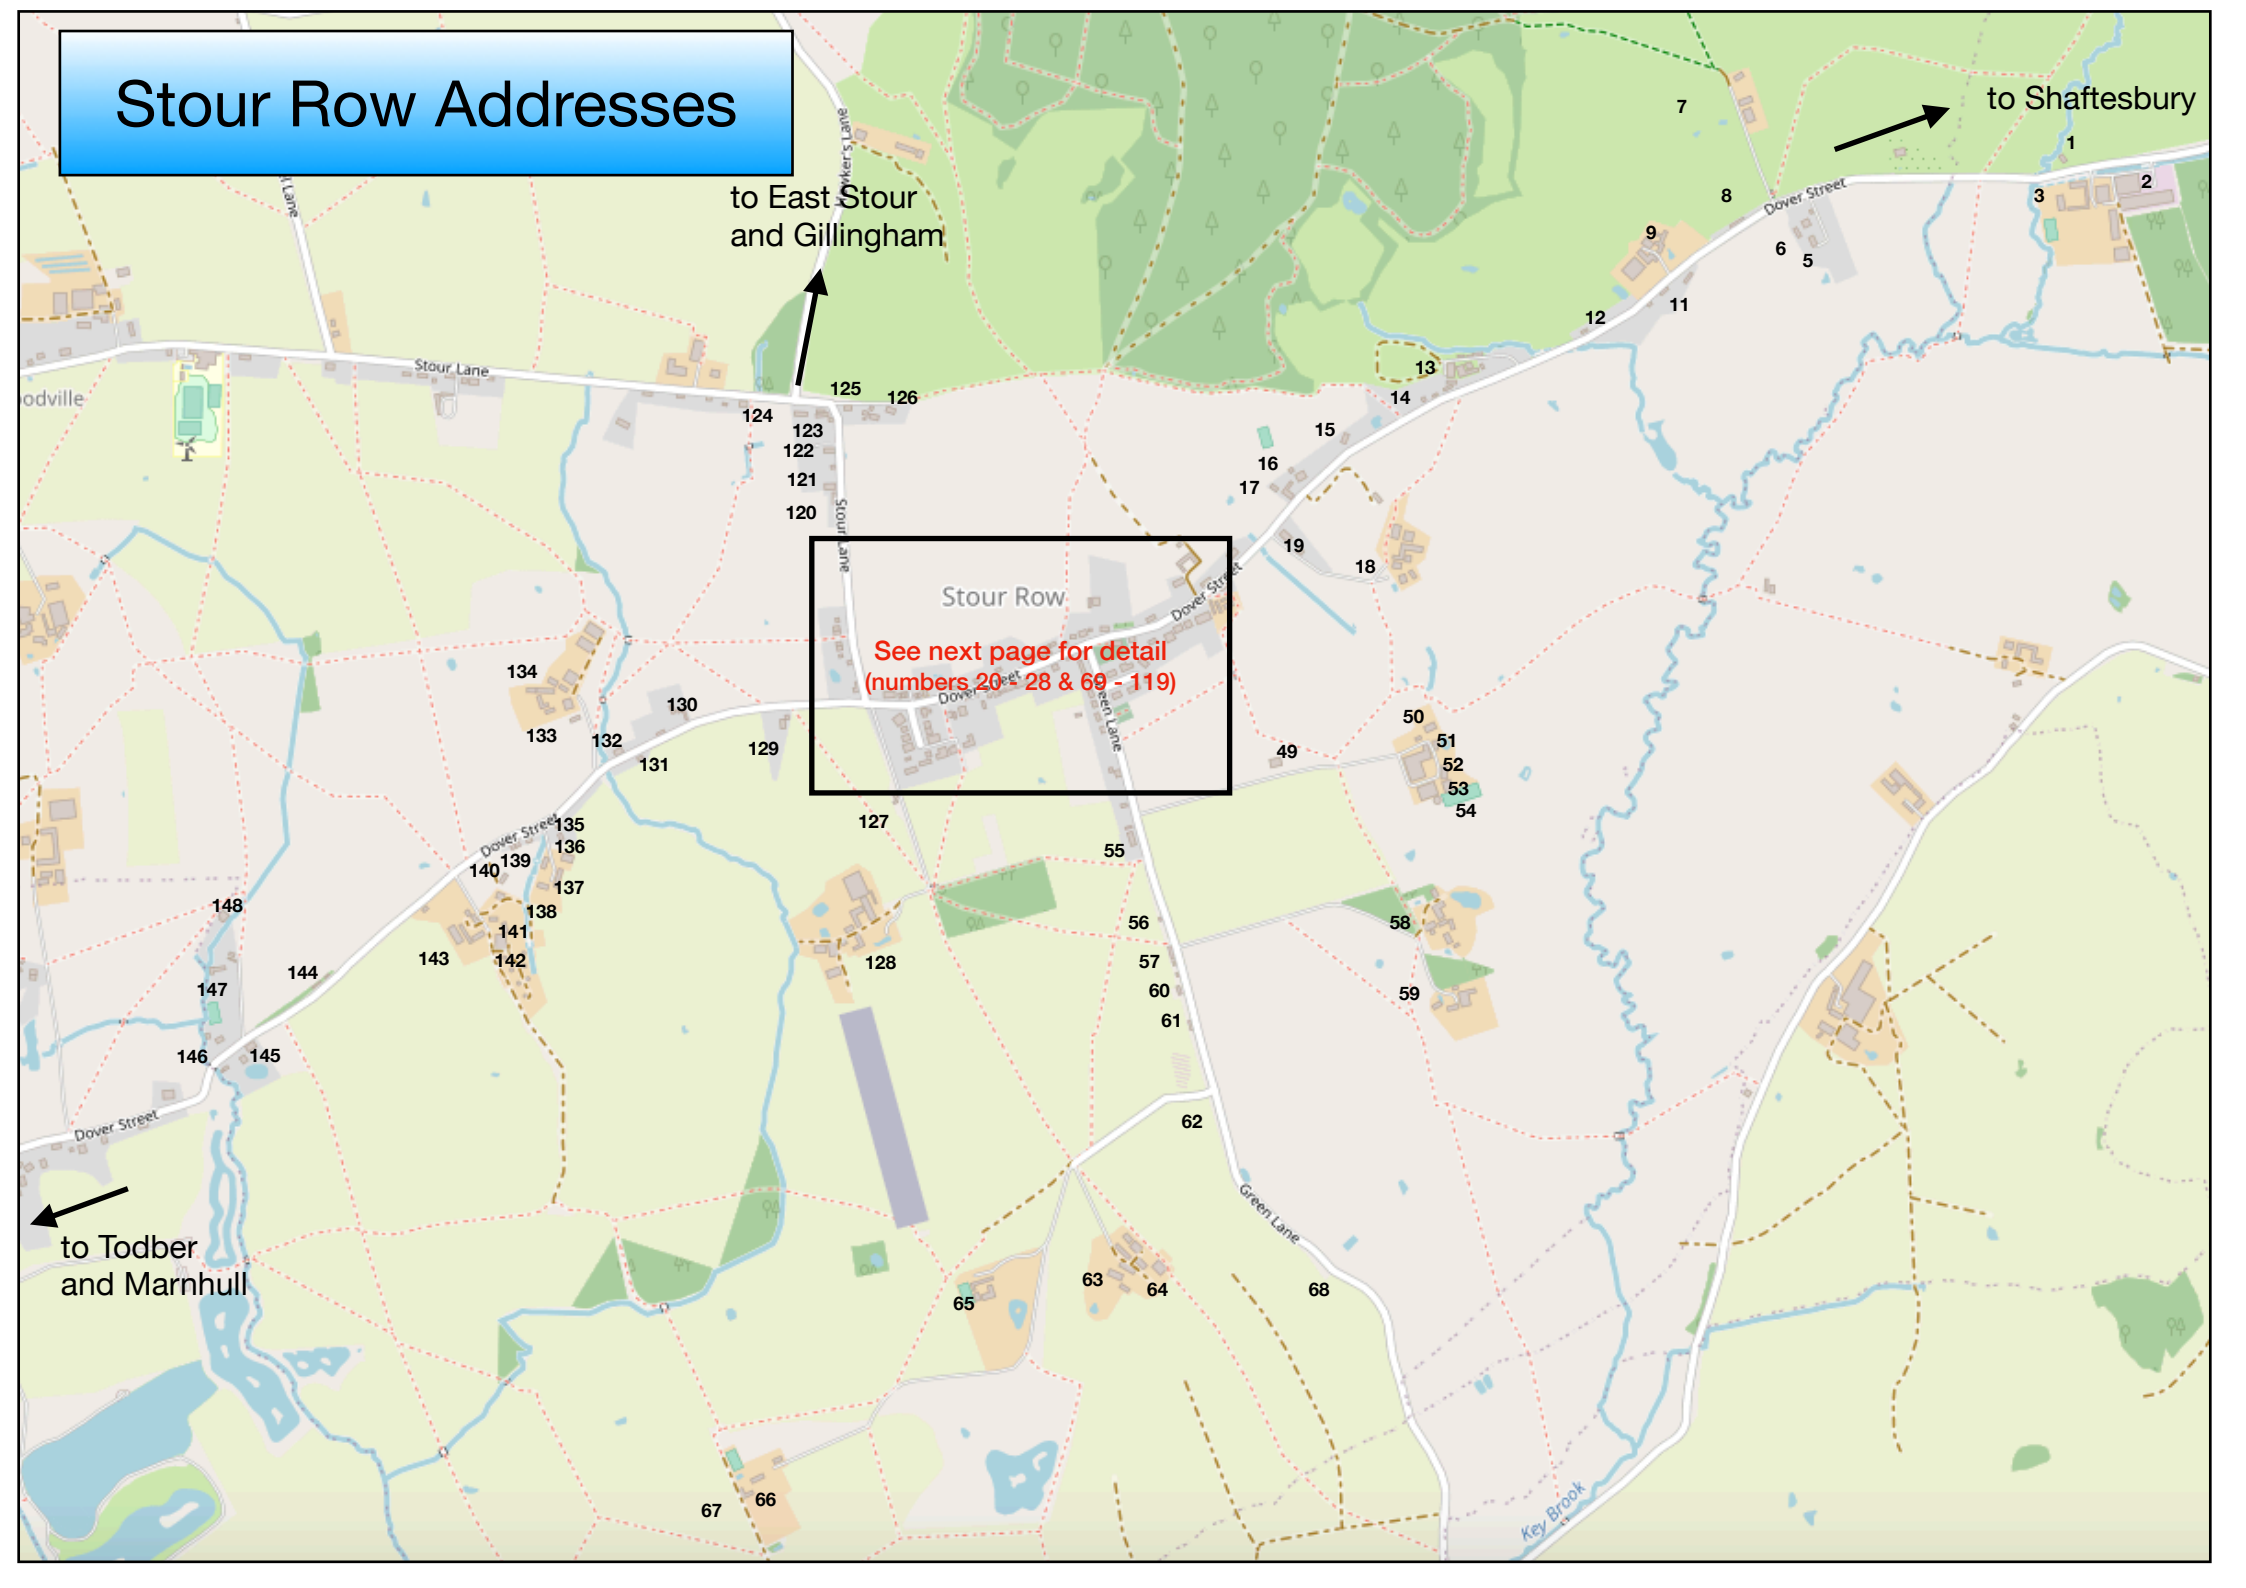

Stour Row Addresses

to East Stour
and Gillingham

to Shaftesbury

See next page for detail
(numbers 20 - 28 & 69 - 119)

to Todber
and Marnhull